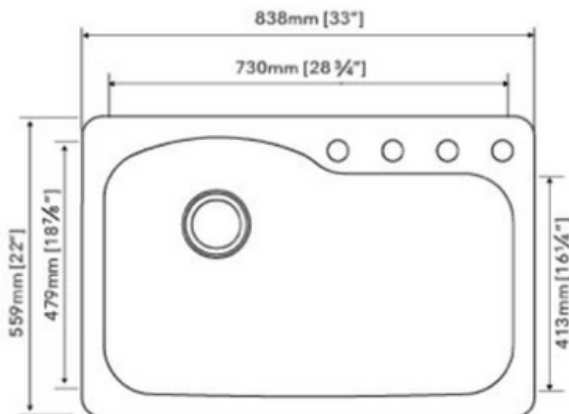

STAINLESS STEEL SINK

SPECIAL ORDER

MODEL: SS-116-10-3322F1

DEPTH	GAUGE	HOLES
9"(7.5")	18	3/4

- Top-mount Single Bowl Sink
- Dimensions: 33"x22"
- Material: SS304
- Finish: Brushed

Undercoated and Sound Pads

3-1/2" Drain Opening

Supplied with Fasteners

cUPC Certified

Disclaimer: Nerval makes every effort to provide accurate specification data. However, specification may change without notice. Please visit nerval website to see Nerval's terms and conditions.